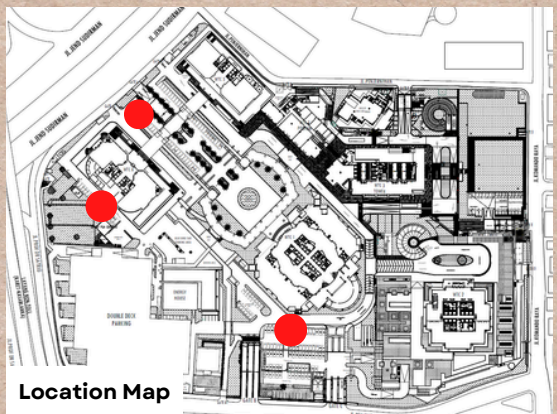

The machines used are ABB Wallbox 22 kWh (Type 2 Connector, compatible for all EV) and Terra CE 124 50kW (CCS 2, Type 2, CHAdeMO - max 1 AC 1 DC in use). 2 AC & 1 DC charging points are located in front of WTC 6, 3 AC points are placed behind WTC 6, and 2 AC behind WTC 1.

To celebrate the soft launch, Terra Charge is offering a free charging promo until 21 January 2025. Download the app for more information.

Yours truly,
the community editor

Behind WTC 6

Behind WTC 1

Location Map